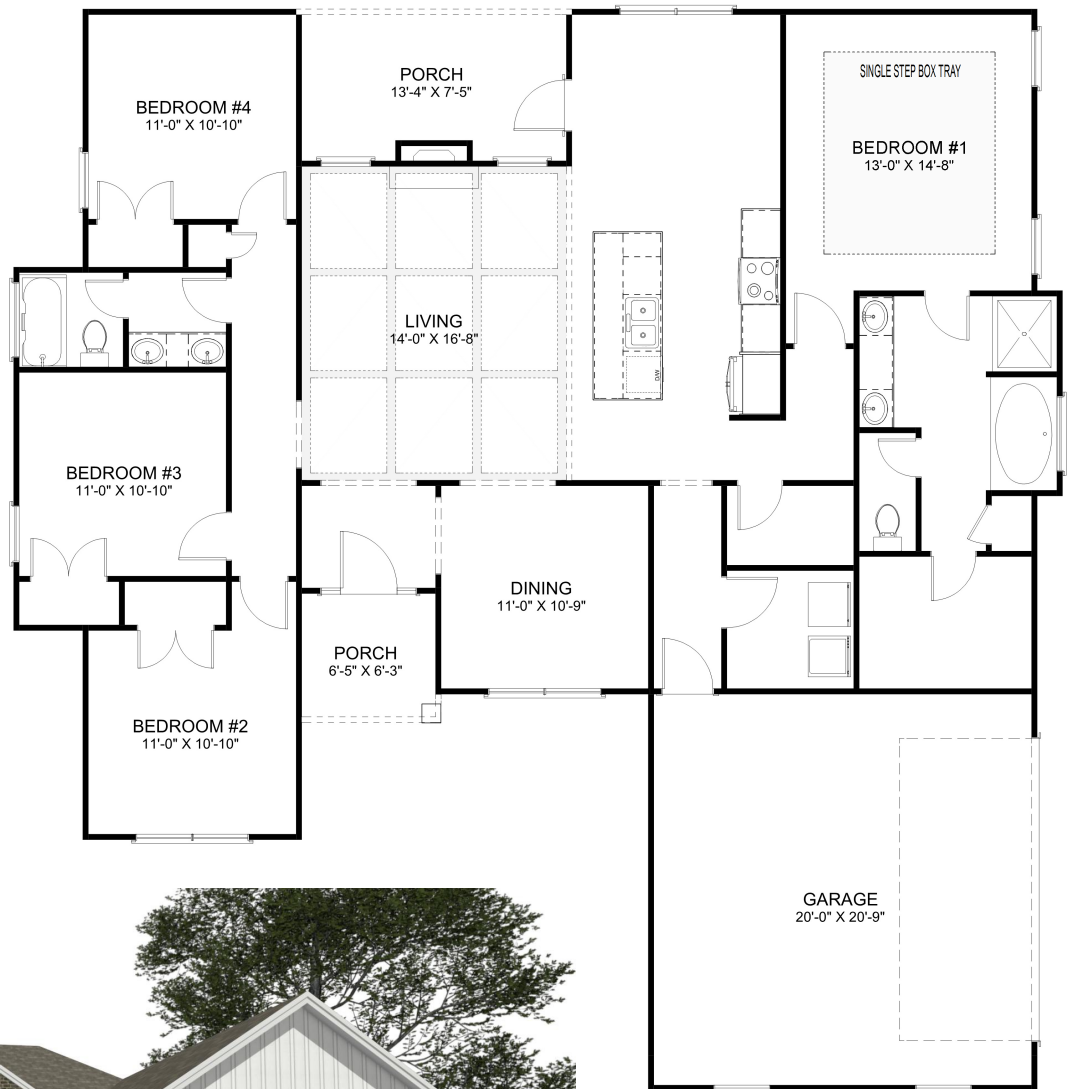

THE SPRUCE

OPTION A

4 BEDROOM
DINING ROOM
1871 SQFT

OPTION B